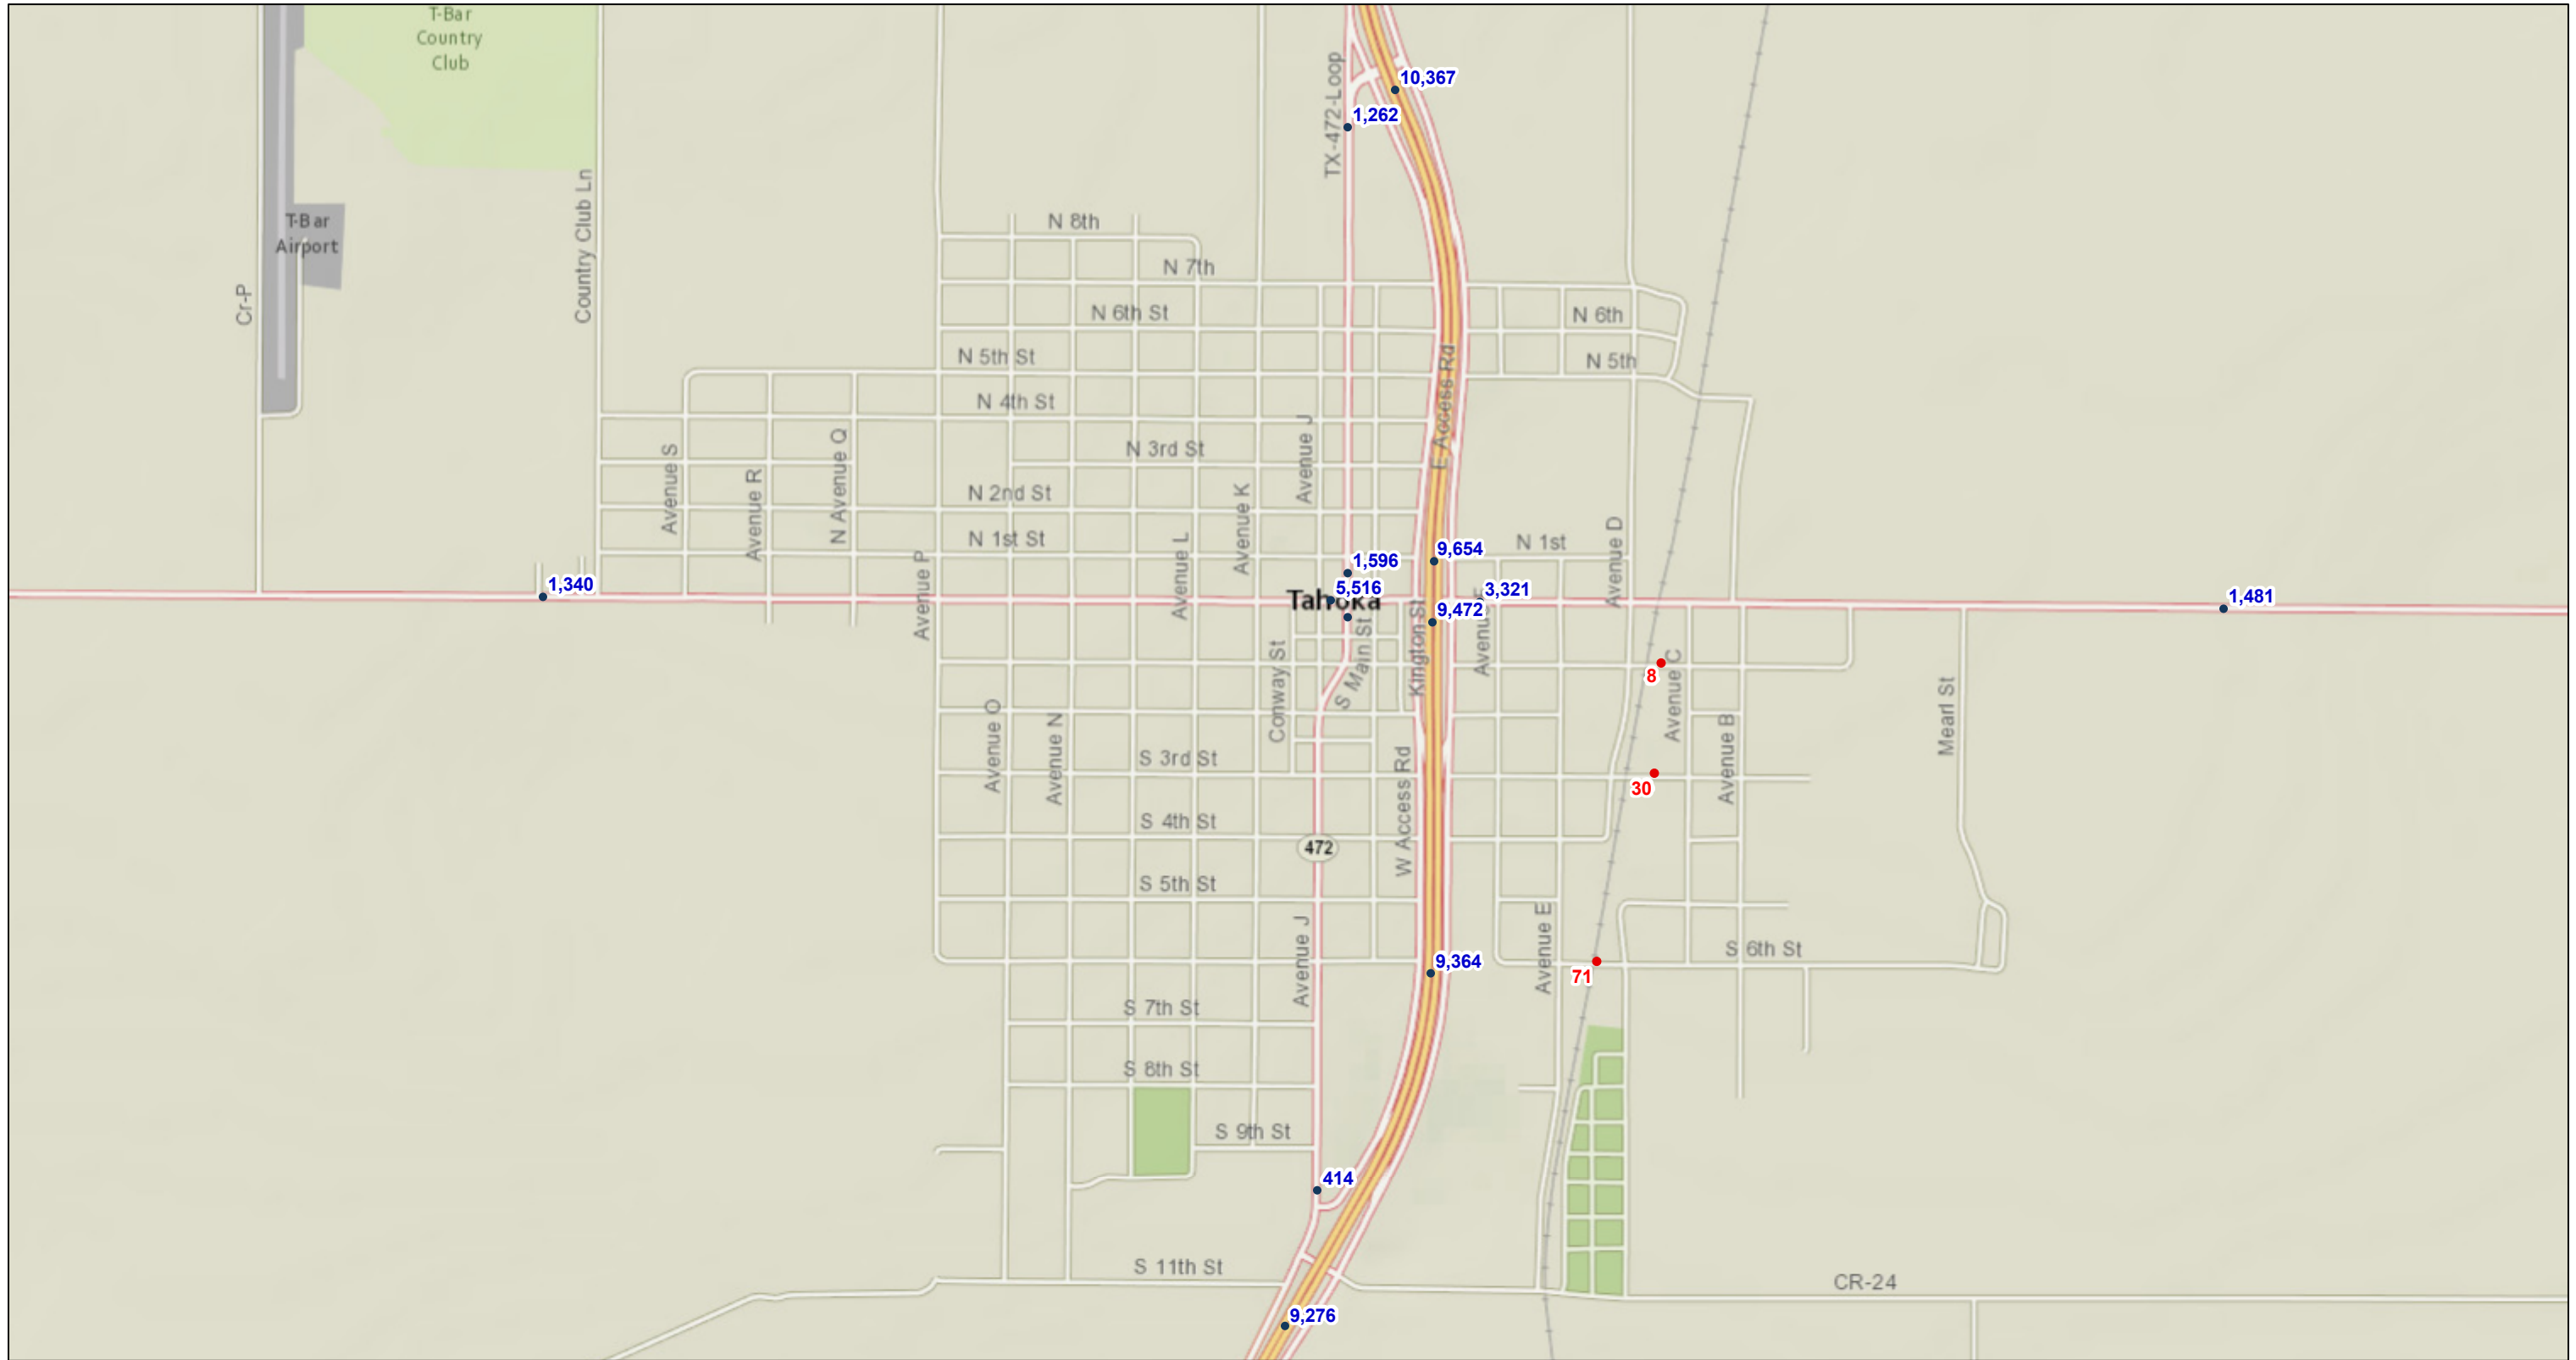

2018 District Traffic Web Map Export

9/26/2019, 3:57:02 PM

- AADT Annuals
- AADT Urbans 2017

1:18,056

National Geographic, Esri, Garmin, HERE, UNEP-WCMC, USGS, NASA, ESA, METI, NRCAN, GEBCO, NOAA, increment P Corp.